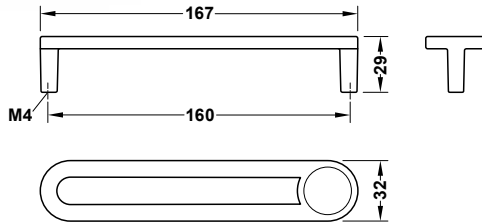

H2170

Material Vật liệu	Finish Hoàn thiện	Dim. A	Dim. B	Dim. C	Art.No. Mã số	Price* (VND) Giá* (Đ)
Zinc alloy Kẽm	Black matt handle + marble Màu đen mờ + đá marble	● 167	29	160	106.70.175	180.000